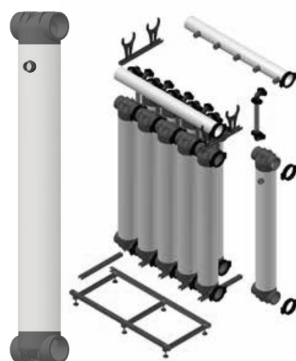

dizzer® L 0.9 MB 55 vertical

FlexiKit for T-Rack 3.0 2 rows

FlexiKit for T-Rack 3.0 4 rows

Flexible 2" Composite Coupling Set

Flexible 6" Composite Coupling Set

Flange Adapter Cap DN 150 x 6"

Blind Cap 6"

Blind Cap 6" with G2" thread